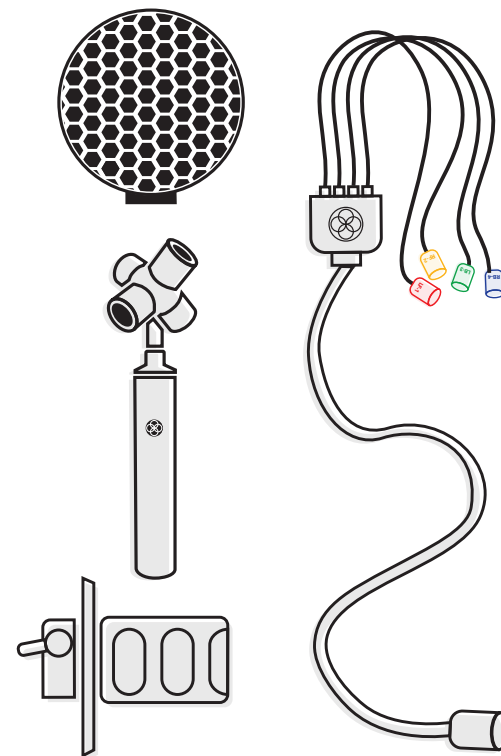

SOUNDFIELD

BY

RØDE

NT-SF1

Quickstart Guide

Love your NT-SF1?

Share with us

#rodemic