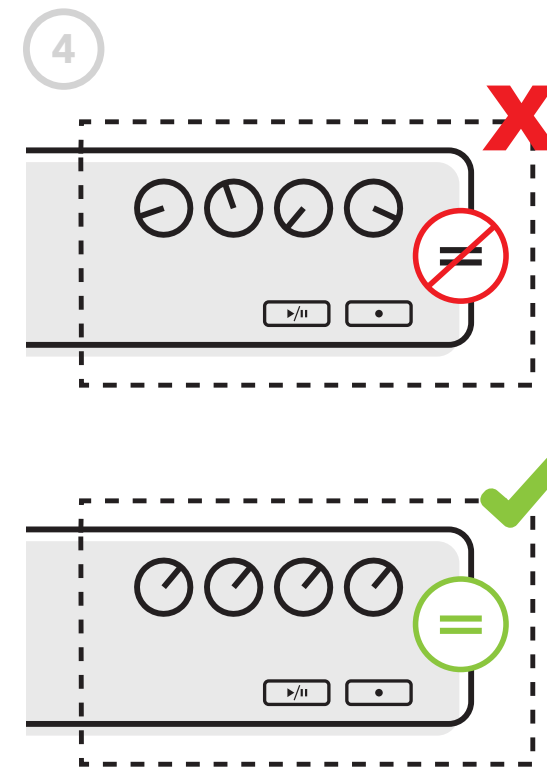

SOUNDFIELD

BY

RØDE

NT-SF1

Quickstart Guide

Love your NT-SF1?

Share with us

#rodemic