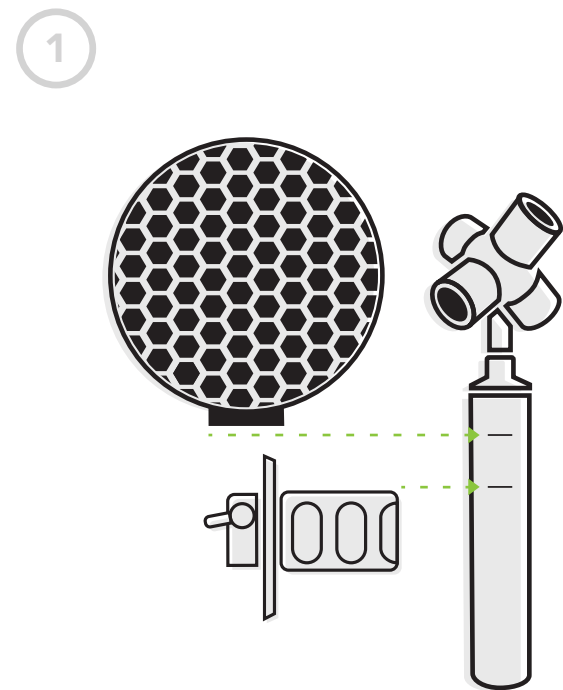

SOUNDFIELD

BY

RØDE

NT-SF1

Quickstart Guide

Love your NT-SF1?

Share with us

#rodemic