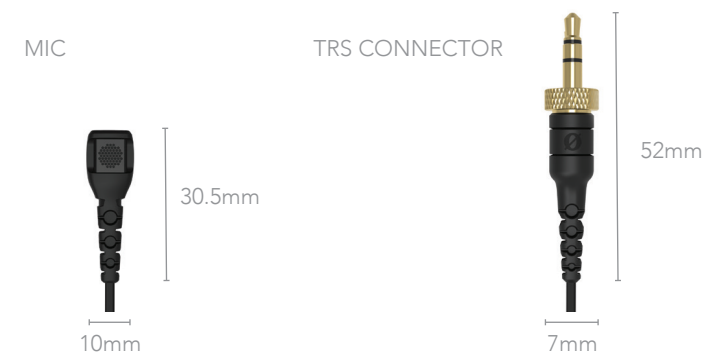

LAVALIER II™

PREMIUM LAVALIER MICROPHONE

3.5MM TRS CONNECTION

PROFESSIONAL QUALITY

The Lavalier II is a premium lavalier microphone that is ideal for the most demanding audio and video applications. It features a unique low-profile design with a flat capsule that is incredibly discreet. The included mounting clip is also extremely compact, making the Lavalier II much easier to conceal than standard lavaliers. It has a very flat frequency response that flatters all voice types, with an omnidirectional polar pattern that picks up crystal-clear, detailed audio from all directions. The Lavalier II also comes with a premium accessory kit featuring a high-quality pop filter and mini furry windshield, coloured identification rings, and a handy zip case.

- Premium lavalier microphone with unique low-profile design
- Compact mounting clip
- Omnidirectional polar pattern
- Delivers broadcast-grade audio with flat frequency response
- 3.5mm TRS locking connector
- Includes pop filter, mini furry windshield, mic clip, set of coloured ID rings and zip case

ACOUSTIC & ELECTRICAL SPECIFICATIONS

Acoustic Principle:	Permanently polarised
Active Electronics:	JFET impedance converter
Capsule:	6mm
Polar Pattern:	Omnidirectional
Frequency Range:	20Hz – 20KHz
Output Impedance:	2K2Ω
Signal to Noise Ratio:	66 dB
Equivalent Noise (A-weighted)	28dBA Typical
Maximum SPL:	106 dB SPL RMS (Plug-In Power, 1% THD) 120 dB SPL RMS (Plug-In Power, 10% THD)
Maximum Output Level:	44mV (@ 1kHz, 1% THD into 1KΩ load)
Sensitivity:	-37 dB re 1 Volt/Pascal (12.59 mV @ 94 dB SPL) +/- 3 dB @ 1kHz
Dynamic Range:	78 dB Typical
Power Requirements:	1.8v to 5v Plugin Power

POLAR PATTERN

FREQUENCY RESPONSE

MECHANICAL SPECIFICATIONS