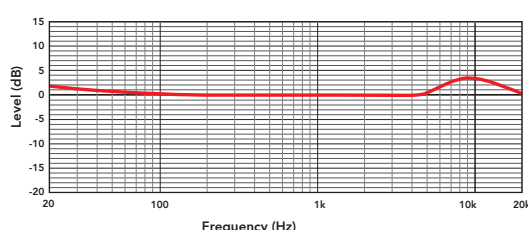

FREQUENCY RESPONSE

MECHANICAL SPECIFICATIONS

Weight (grams):	Body: 9 Clip: 2
Dimensions (millimetres):	Body: L 1200, W 10, H 5 Clip: L 21, W 20, H 8
Compatible RØDE Products:	• Wireless GO • Wireless GO II • AI-Micro • RØDELink Series
Included Accessories:	1 x Lavalier II 1 x Pop Filter 1 x Mic Clip 1 x Mini Furry Windshield 1 x Set of Coloured ID Rings 1 x Zip Case