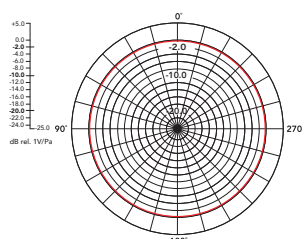

POLAR PATTERN